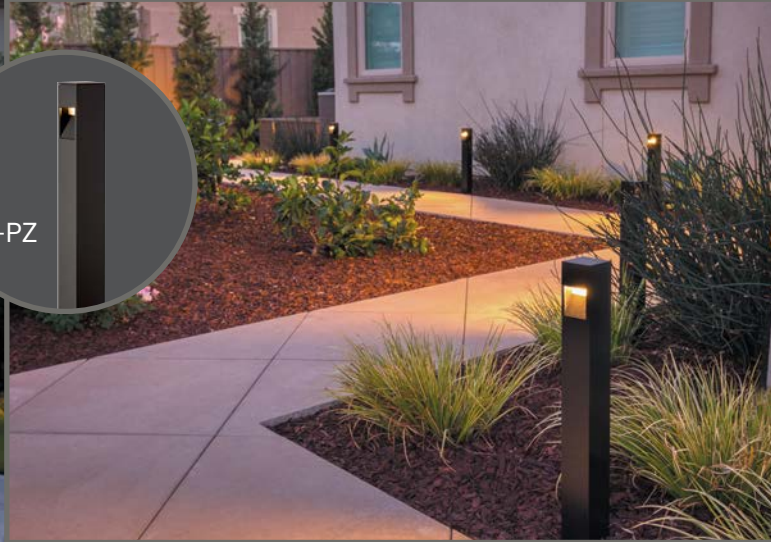

VS

SOAK UP THE SERENITY

With Joy and Peace

Highlight favorite features using vibrant and versatile step lighting that softly illuminates stair ledges, outdoor patios, hardscape elements, and more.

SRP

M-PZ

VO

MO

ZW

RC

NP

GO INTO THE NIGHT

With Confidence and Calm

Ensure easy navigation with versatile wall lighting that combines safety and modern elegance with multiple faceplate options for maximum design flexibility.