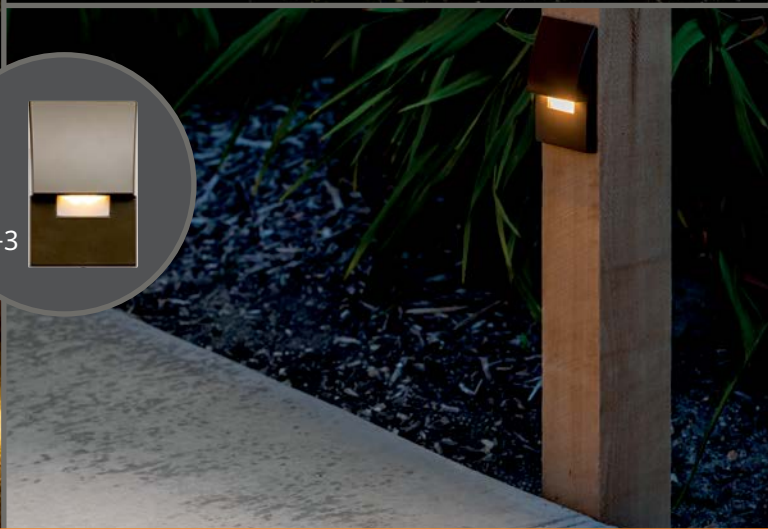

RP

LD

SL-3

CP

MM

PO

See our full line of lighting solutions at fxl.com/hardscapes.